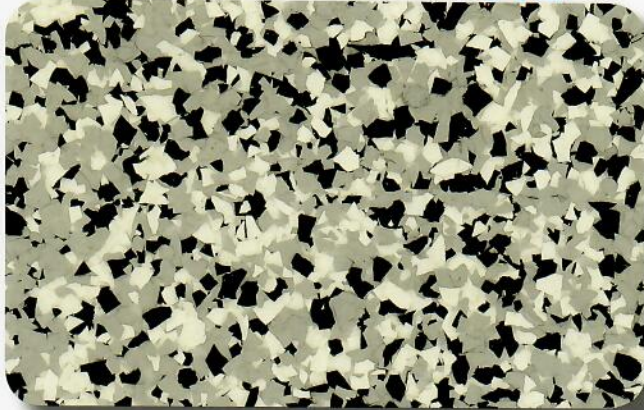

Marble

S-8427

Portabello

S-8428

Rare Earth

S-8429

Santana

S-8430

Saddle Tan

S-8431

White Granite

S-8432

DESCRIPTION & KEY BENEFITS

S-8420 Granitex chip flooring is a composition of multi-colored vinyl chips embedded in a pigmented base coat and sealed with successive coats of clear glaze. You may choose from a variety of colors and chip sizes to get the look that you desire. For example, larger chips sizes create the look of terrazzo or granite, while smaller chips give a hard surface carpet-like appearance. In addition to these customizable options, our Granitex systems offer proven durability and longevity for a multitude of applications.