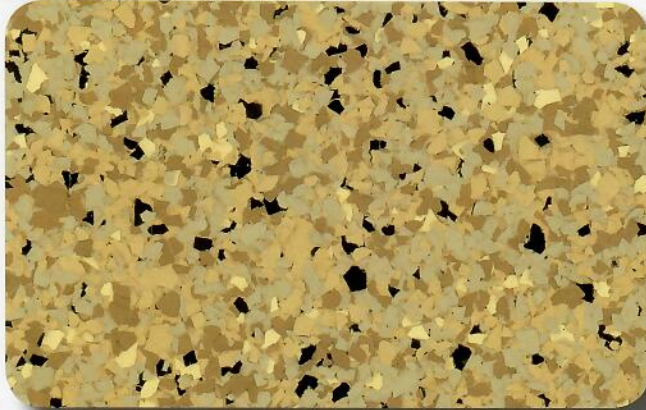

GRANITEX COLOR CHIPS

S-8420 Decorative Color Chip Blends

Super-Krete® Products offers 12 different Granitex chip blends in 1/8 inch, 1/4 inch and 5/8 inch chips.

Cafe Mocha

S-8421

Desert Butte

S-8422

Dolphin

S-8423

Fire Brick

S-8424

Ash Wood

S-8425

Maxine's Blend

S-8426