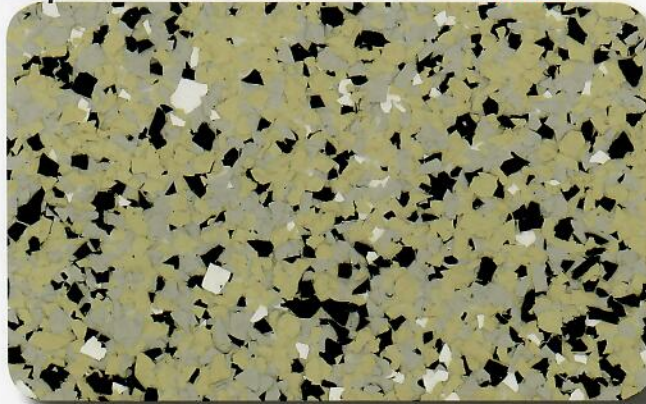

GRANITEX COLOR CHIPS

S-8420 Decorative Color Chip Blends

Super-Krete® Products offers 12 different Granitex chip blends in 1/8 inch, 1/4 inch and 5/8 inch chips.

Cafe Mocha

S-8421

Desert Butte

S-8422

Dolphin

S-8423

Fire Brick

S-8424

Ash Wood

S-8425

Maxine's Blend

S-8426