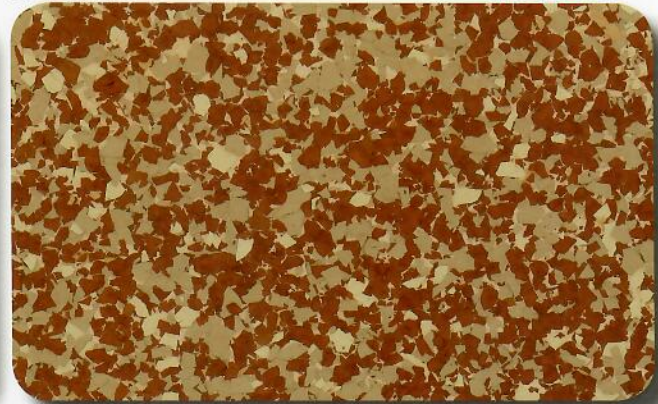

GRANITEX COLOR CHIPS

S-8420 Decorative Color Chip Blends

Super-Krete® Products offers 12 different Granitex chip blends in 1/8 inch, 1/4 inch and 5/8 inch chips.

Cafe Mocha

S-8421

Desert Butte

S-8422

Dolphin

S-8423

Fire Brick

S-8424

Ash Wood

S-8425

Maxine's Blend

S-8426